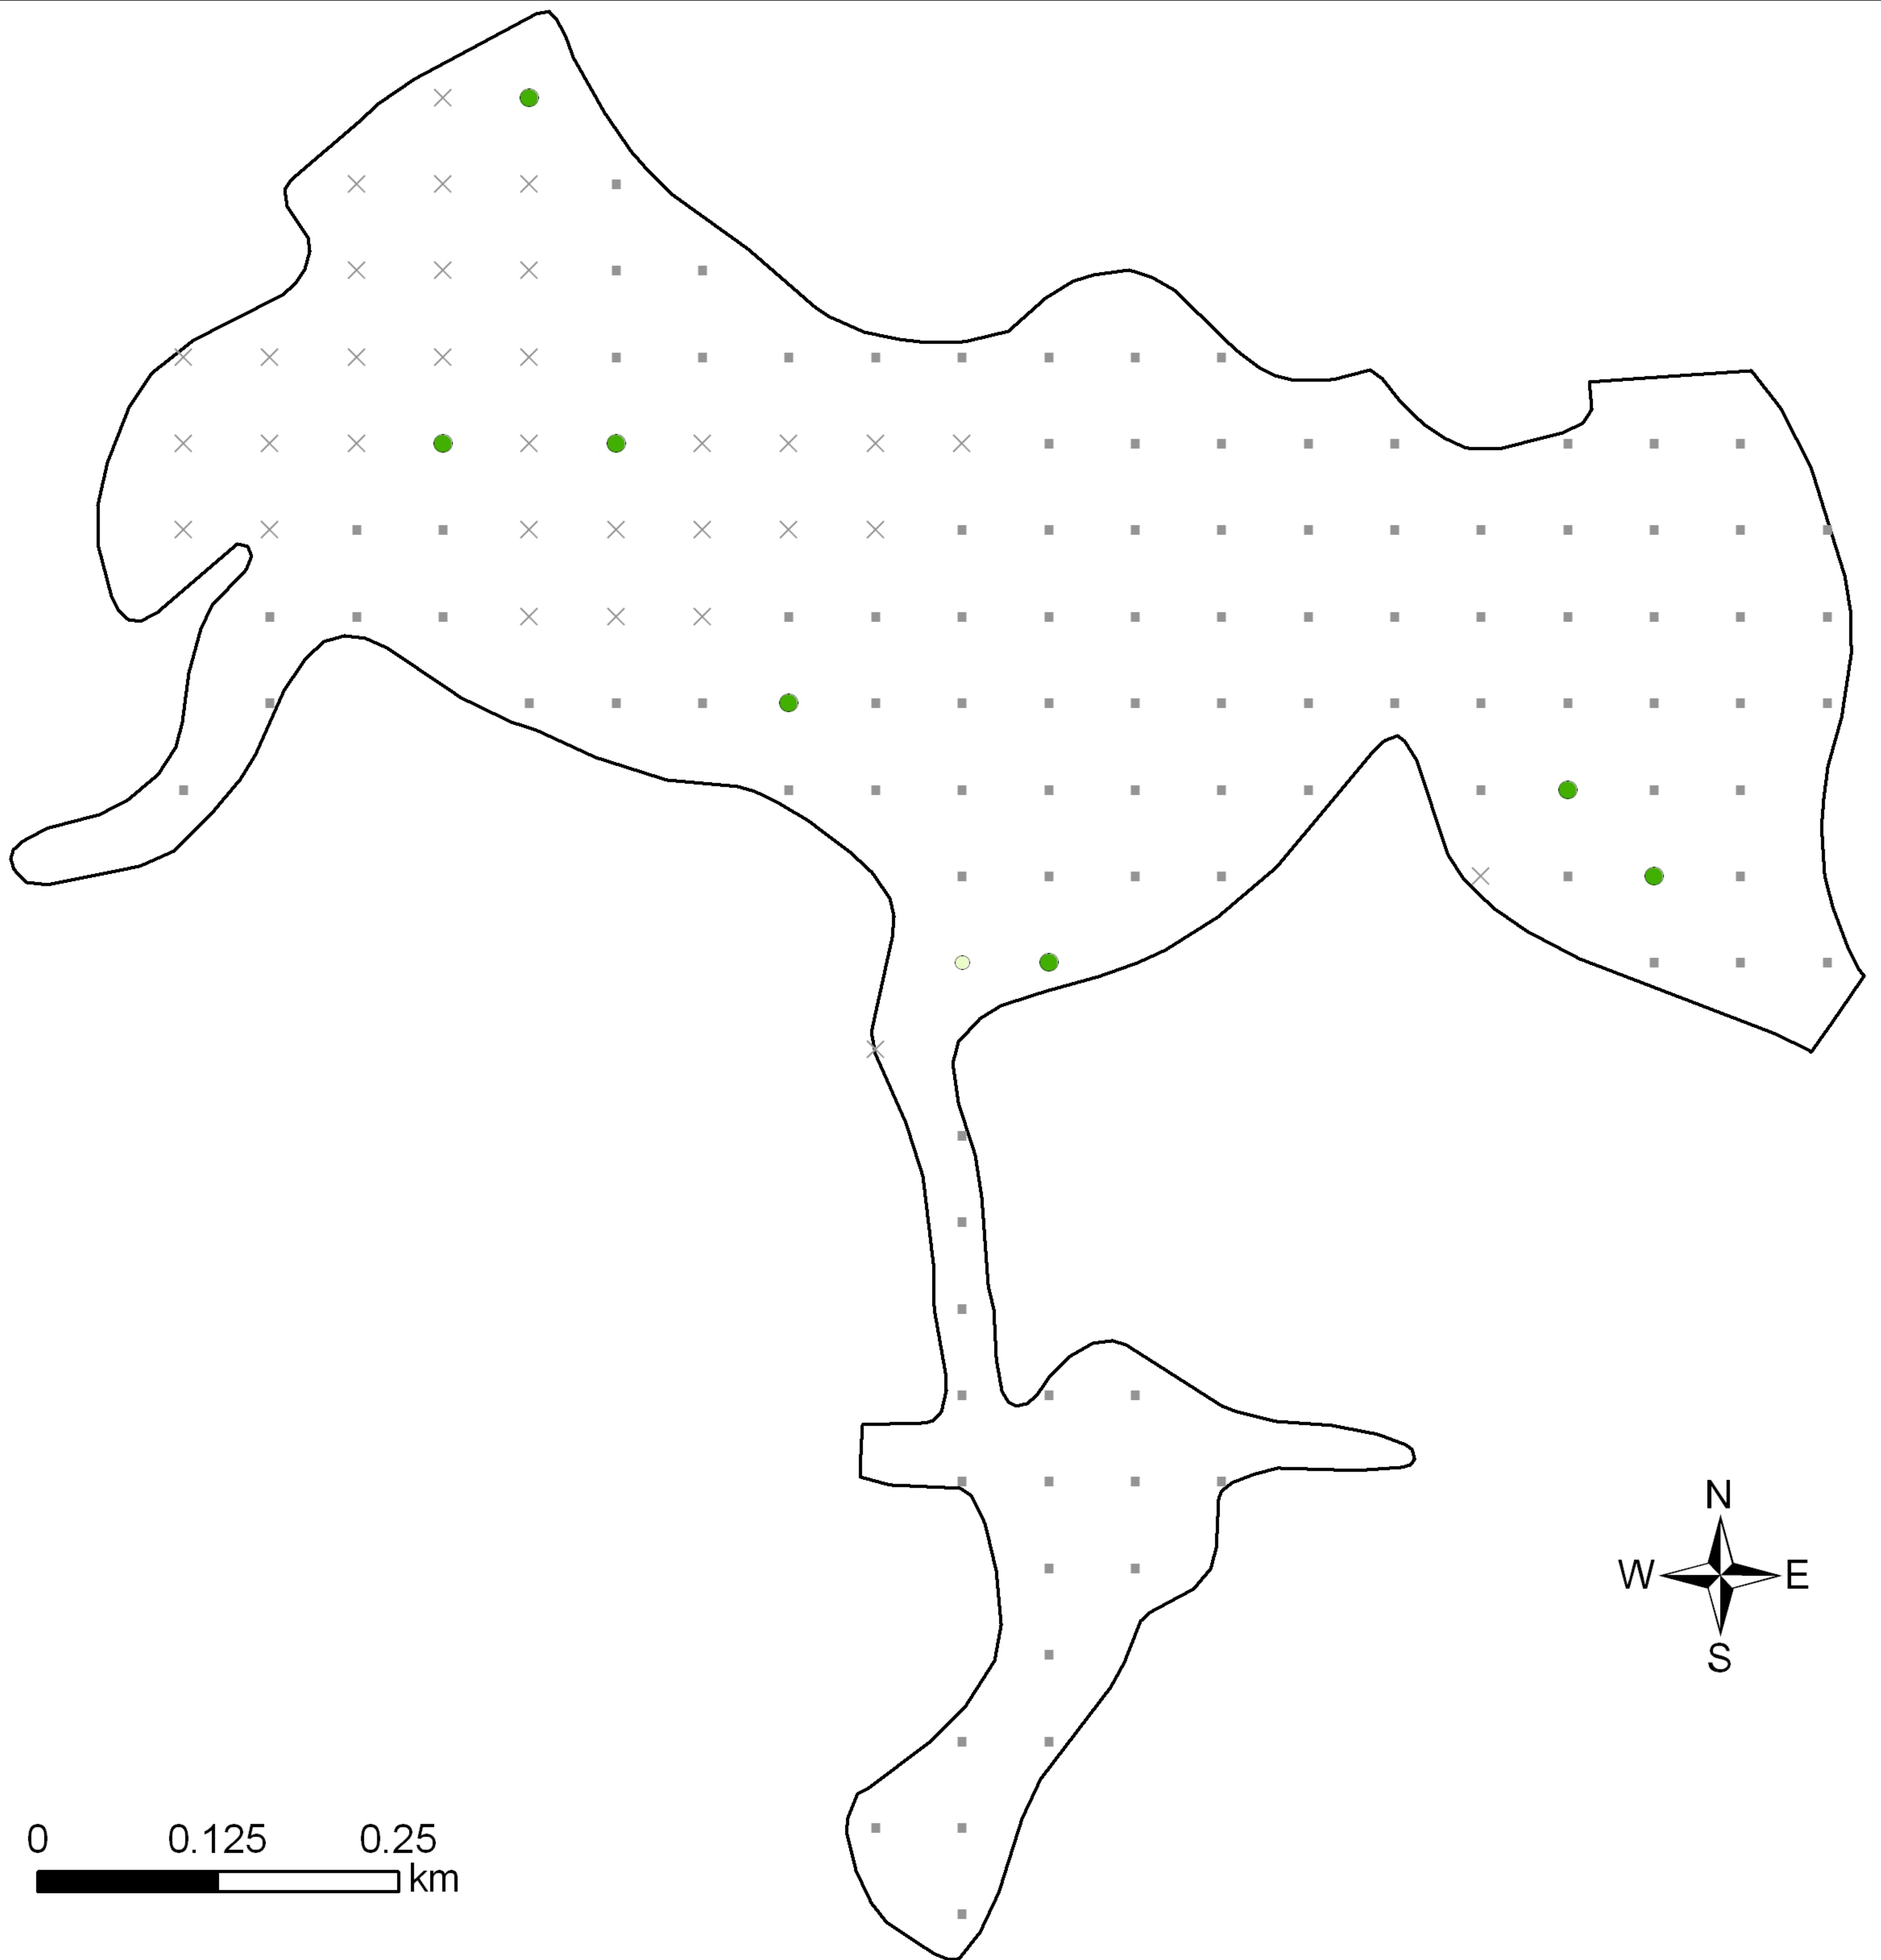

Spring (Legend Chain) - Menominee County

August 2-3, 2010

Eurasian Water Milfoil Rake Fullness Rating

- Visual
- 1
- 2
- 3

- Not Sampled
- NO EWM

WISCONSIN
DEPT. OF NATURAL RESOURCES

<http://dnr.wi.gov>