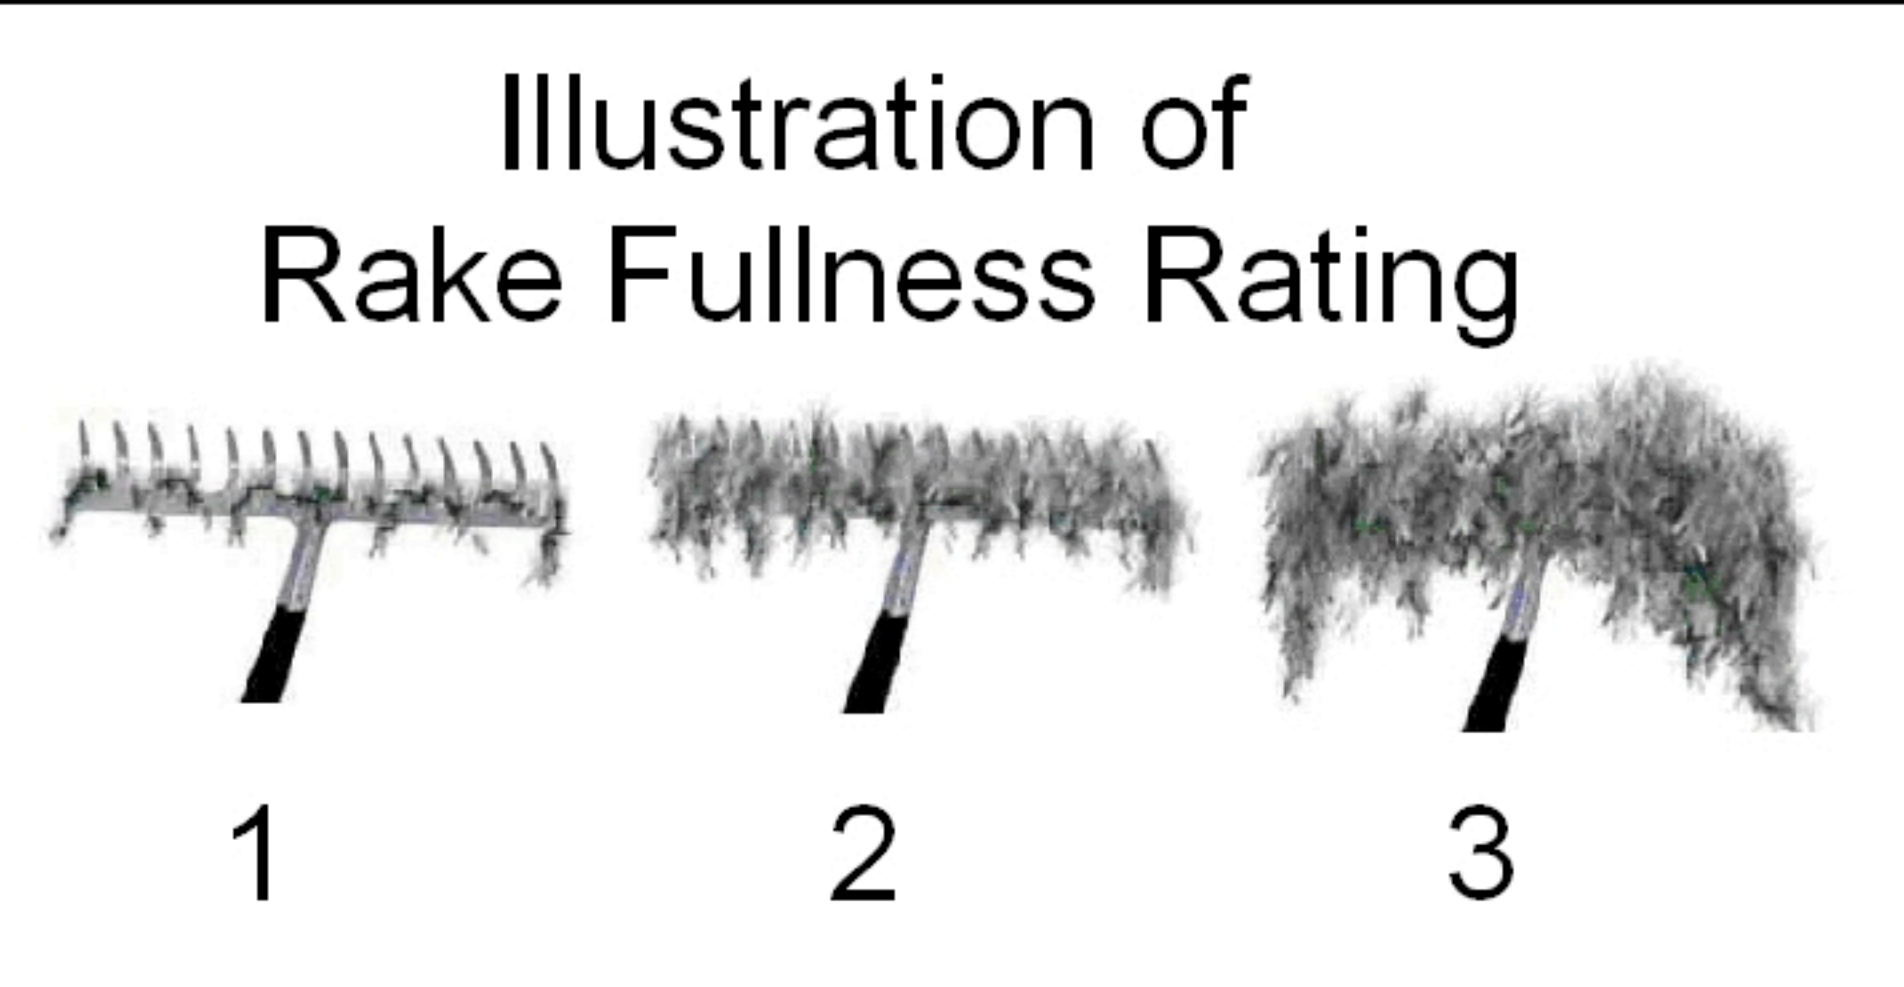

Spring (Legend Chain) - Menominee County

August 2-3, 2010

Eurasian Water Milfoil Rake Fullness Rating

- Visual
- 1
- 2
- 3

- Not Sampled
- NO EWM

WISCONSIN
DEPT. OF NATURAL RESOURCES

<http://dnr.wi.gov>